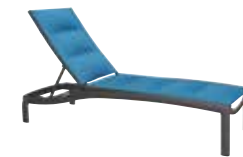

891533PS ARMLESS CHAISE LOUNGE
42"H • 28.5"W • 78.5"D • 15.5"SH
Nest: 4

TOP IMAGE SHOWN:
Finish: Aluminum Metallic (ALM)
Fabric: 1174 Bogota
Table: 3A1538WT; **Color:** Bright Fuchsia (BFS)
Umbrella: RH009PS

BOTTOM IMAGE SHOWN:
Finish: Obsidian (OBS)
Fabric: 1174 Bogota (Front), 11233 Corniche (Back)
Throw Pillow: TP16SQ; **Fabric:** 5438 Canvas Buttercup
Table: 1877SLU

Available in all frame finishes shown on page 186.

Relaxed sling fabric application does not have a taut appearance. There is more fabric in the seat and back surfaces for a more casual appearance and a more comfortable sit.