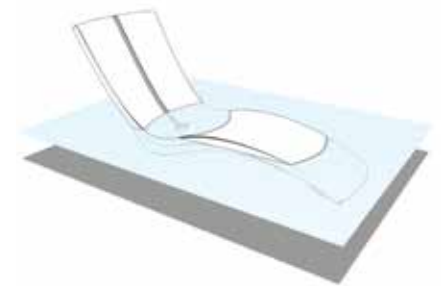

Water depth as illustrated above with the Curve Chaise Lounge is 9". For the Curve Chaise Lounge with Riser, average water depth is 12".

PARTY LOUNGER

Party Lounger is suitable for use in or out of water. Maximum water depth is 9".

TOP IMAGE SHOWN:

Color: Bright White (BWT)
Fabric: 89055 Aloe Vera
Table: 6A1982; **Color:** Bright Blue (BBL)

BOTTOM IMAGE SHOWN:

Color: Bright White (BWT)

Curve is made from Rotoform, an environmentally friendly polymer product.

Available in polymer colors shown on page 189.