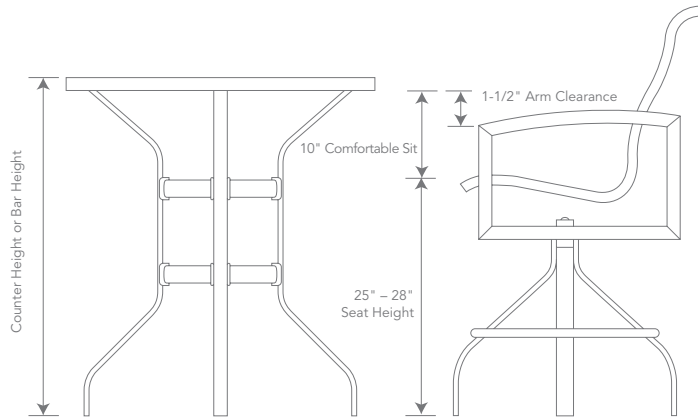

BAR STOOL ORDERING (25" TO 30" HEIGHT ONLY)

DETERMINING BAR STOOL HEIGHT This information is for only those bar stools that can be ordered in various heights.

Tropitone® Bar Height Tables accommodate 28" bar stools. Tropitone® Counter Height Tables accommodate 25" bar stools. Custom bars and counters may require a custom seat height for optimum comfort. To determine required seat height, subtract 10" from the bottom of the counter. This will be desired seat height. Note: Allow for a minimum of 1.5" for arm clearance.

Bar/Counter Height: The distance from the top of the table surface to the ground.

Seat Height: The distance from the highest point of the seat to the ground. The most comfortable seat height for most body types is at least 10" from the seat to the underside of the table.

Arm Clearance: The distance from the highest point of the arm to the bottom of the table surface. A minimum arm clearance of 1.5" is suggested for all bar stools. Clearance of less than 1.5" is not recommended.

CUSTOM SEAT HEIGHTS

To specify a custom seat height, measure from the floor to the bottom of your counter surface and subtract 10 inches. To order, use the grid to select the model number and add the appropriate seat height. For example, a Corsica Sling Bar Stool with a 27" seat height is model #161127-27. Note: Tropitone® Bar Stool seat heights have a tolerance +/- 1/2".

The following seat heights are available at standard bar stool pricing: 25", 28" and 30". The following seat heights are available at an upcharge: 26", 27" and 29". Contact your Tropitone® Sales Representative for details.

DESCRIPTION	MODEL	SEAT HEIGHT					
Andover Sling	682101	-25	-26	-27	-28	-29	-30
Andover Padded Sling	682101PS	-25	-26	-27	-28	-29	-30
Andover Woven	682327WS	-25	-26	-27	-28	-29	-30
Corsica Sling	161127	-25	-26	-27	-28	-29	-30
Corsica Padded Sling	161127PS	-25	-26	-27	-28	-29	-30
Corsica Woven	161527WS	-25	-26	-27	-28	-29	-30
Kenzo Sling	381527	-25	-26	-27	-28	-29	-30
Kenzo Padded Sling	381527PS	-25	-26	-27	-28	-29	-30
Kenzo Woven	381527WS	-25	-26	-27	-28	-29	-30
Marconi Sling	452027	-25	-26	-27	-28	-29	-30
Marconi Padded Sling	452027PS	-25	-26	-27	-28	-29	-30
Marconi Woven	452027WS	-25	-26	-27	-28	-29	-30
Muirlands Sling	162027	-25	-26	-27	-28	-29	-30
Muirlands Padded Sling	162027PS	-25	-26	-27	-28	-29	-30
Muirlands Woven	162027WS	-25	-26	-27	-28	-29	-30
Ronde Sling	922127	-25	-26	-27	-28	-29	-30
Ronde Padded Sling	922127PS	-25	-26	-27	-28	-29	-30
Ronde Woven	922327WS	-25	-26	-27	-28	-29	-30
Shoreline Sling	150027	-25	-26	-27	-28	-29	-30
Shoreline Padded Sling	150027PS	-25	-26	-27	-28	-29	-30
Shoreline Woven	961727WS	-25	-26	-27	-28	-29	-30

AVAILABLE BAR STOOL COLLECTIONS