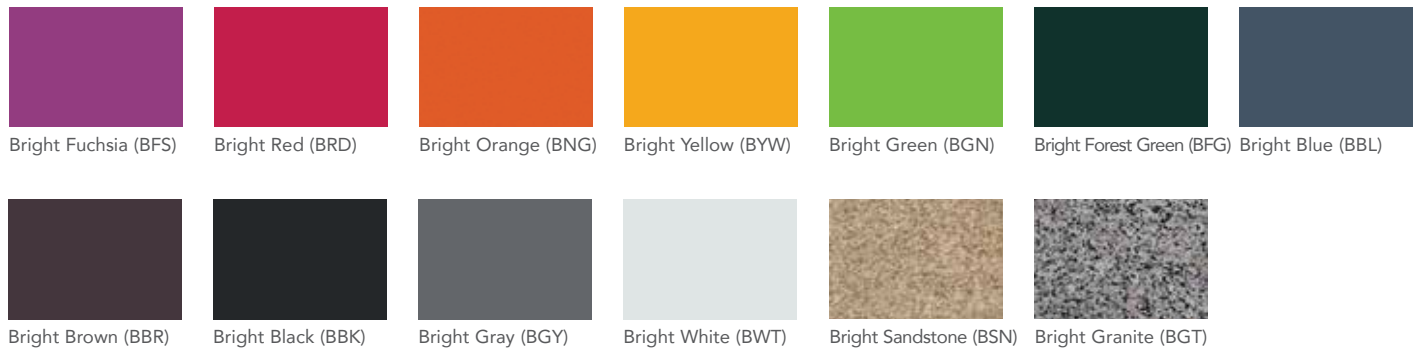

MARINE-GRADE POLYMER COLORS

CURVE CHAISE LOUNGE, OTTOMAN and TABLES, RADIUS, STANDARD MARINE-GRADE POLYMER ACCESSORIES are available in all finish colors below.

LIGHTED MARINE-GRADE POLYMER ACCESSORIES are only available in Bright Fuchsia (BFS), Bright Red (BRD), Bright Orange (BNG), Bright Yellow (BYW), Bright Green (BGN), and Bright White (BWT) finish colors.

LED MARINE-GRADE POLYMER ACCESSORIES are only available in Bright White (BWT) finish color.