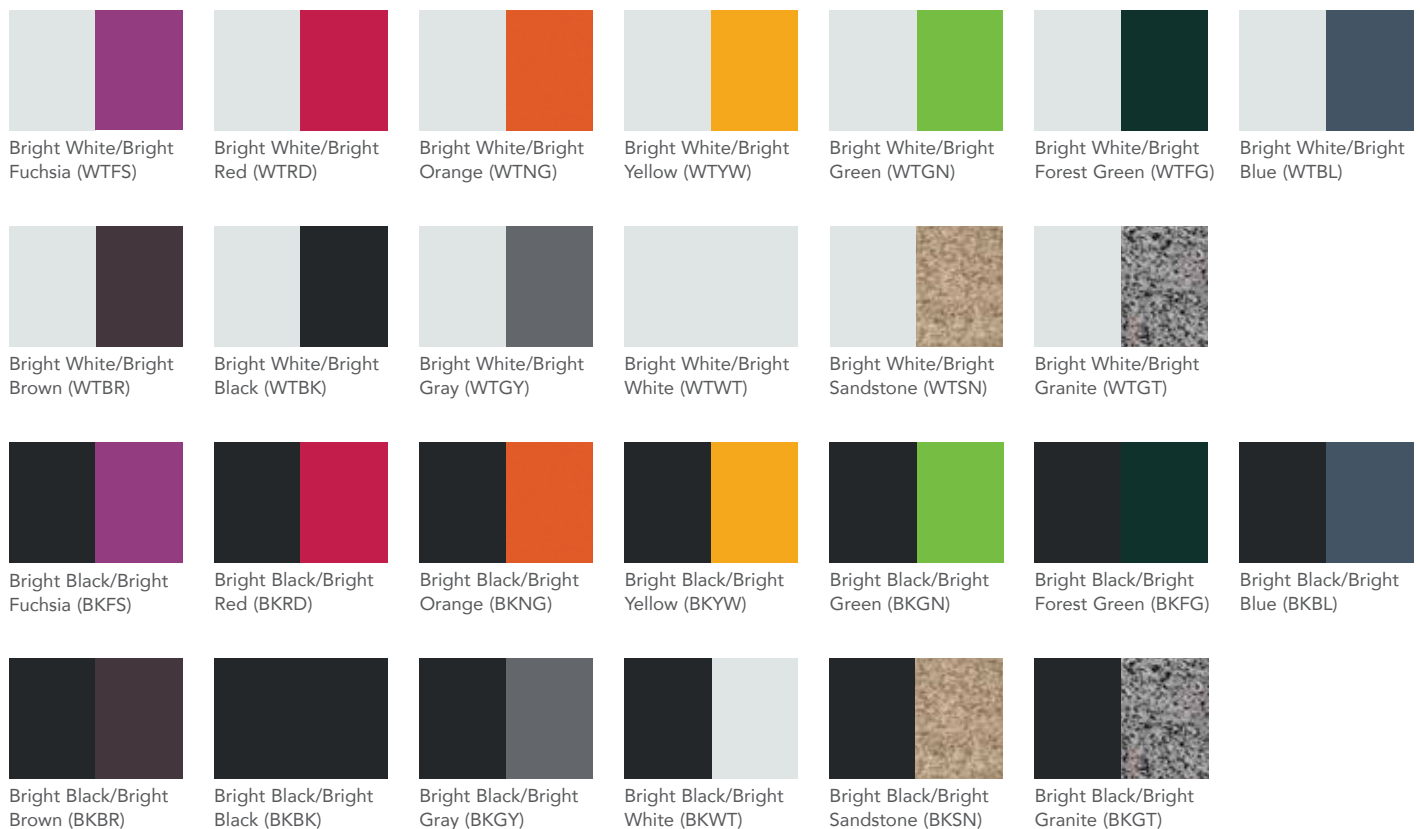

CURVE LOUNGE CHAIR is available in all finish combinations below. The first color is the frame color. The second color is the back and seat color.