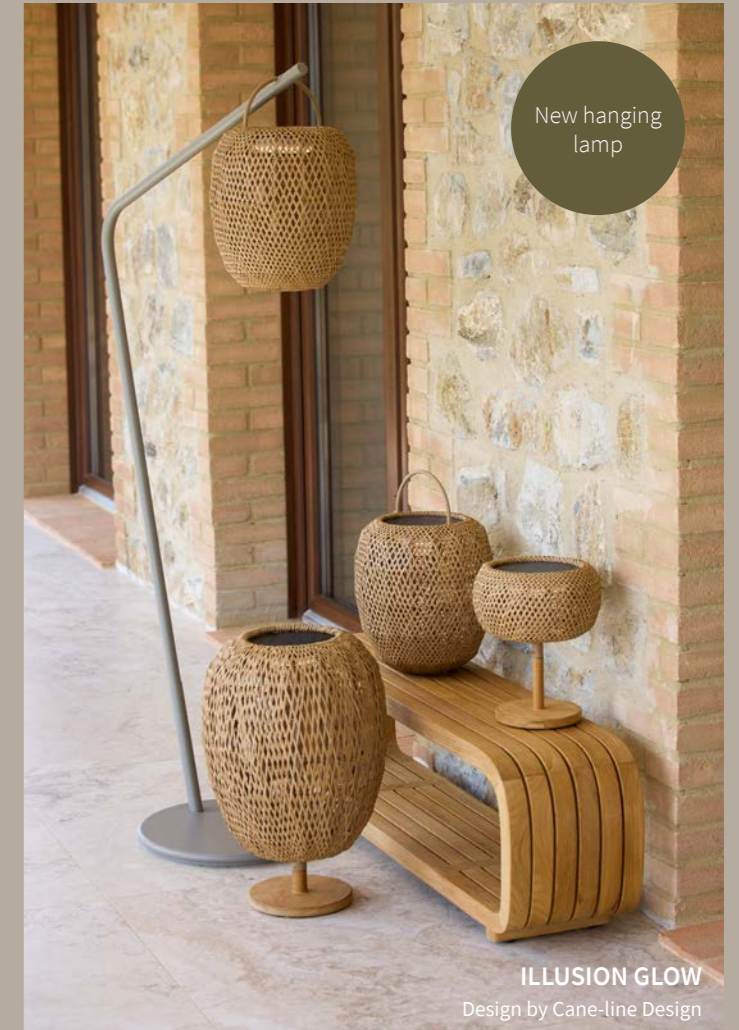

MELLOW LOUNGE
Design by Cane-line Design

STICKS PLATFORM LOUNGE
Design by Cane-line Design

STICKS COFFEE TABLE
Design by Cane-line Design

New colour sand

ILLUSION
Design by Cane-line Design

New hanging lamp

ILLUSION GLOW
Design by Cane-line Design

New colour desert red

ON-THE-MOVE SIDE TABLE, SMALL
Design by Strand+Hvass

New colour desert red

GLAZE COFFEE TABLE
Design by Cane-line Design

Three colours in four sizes