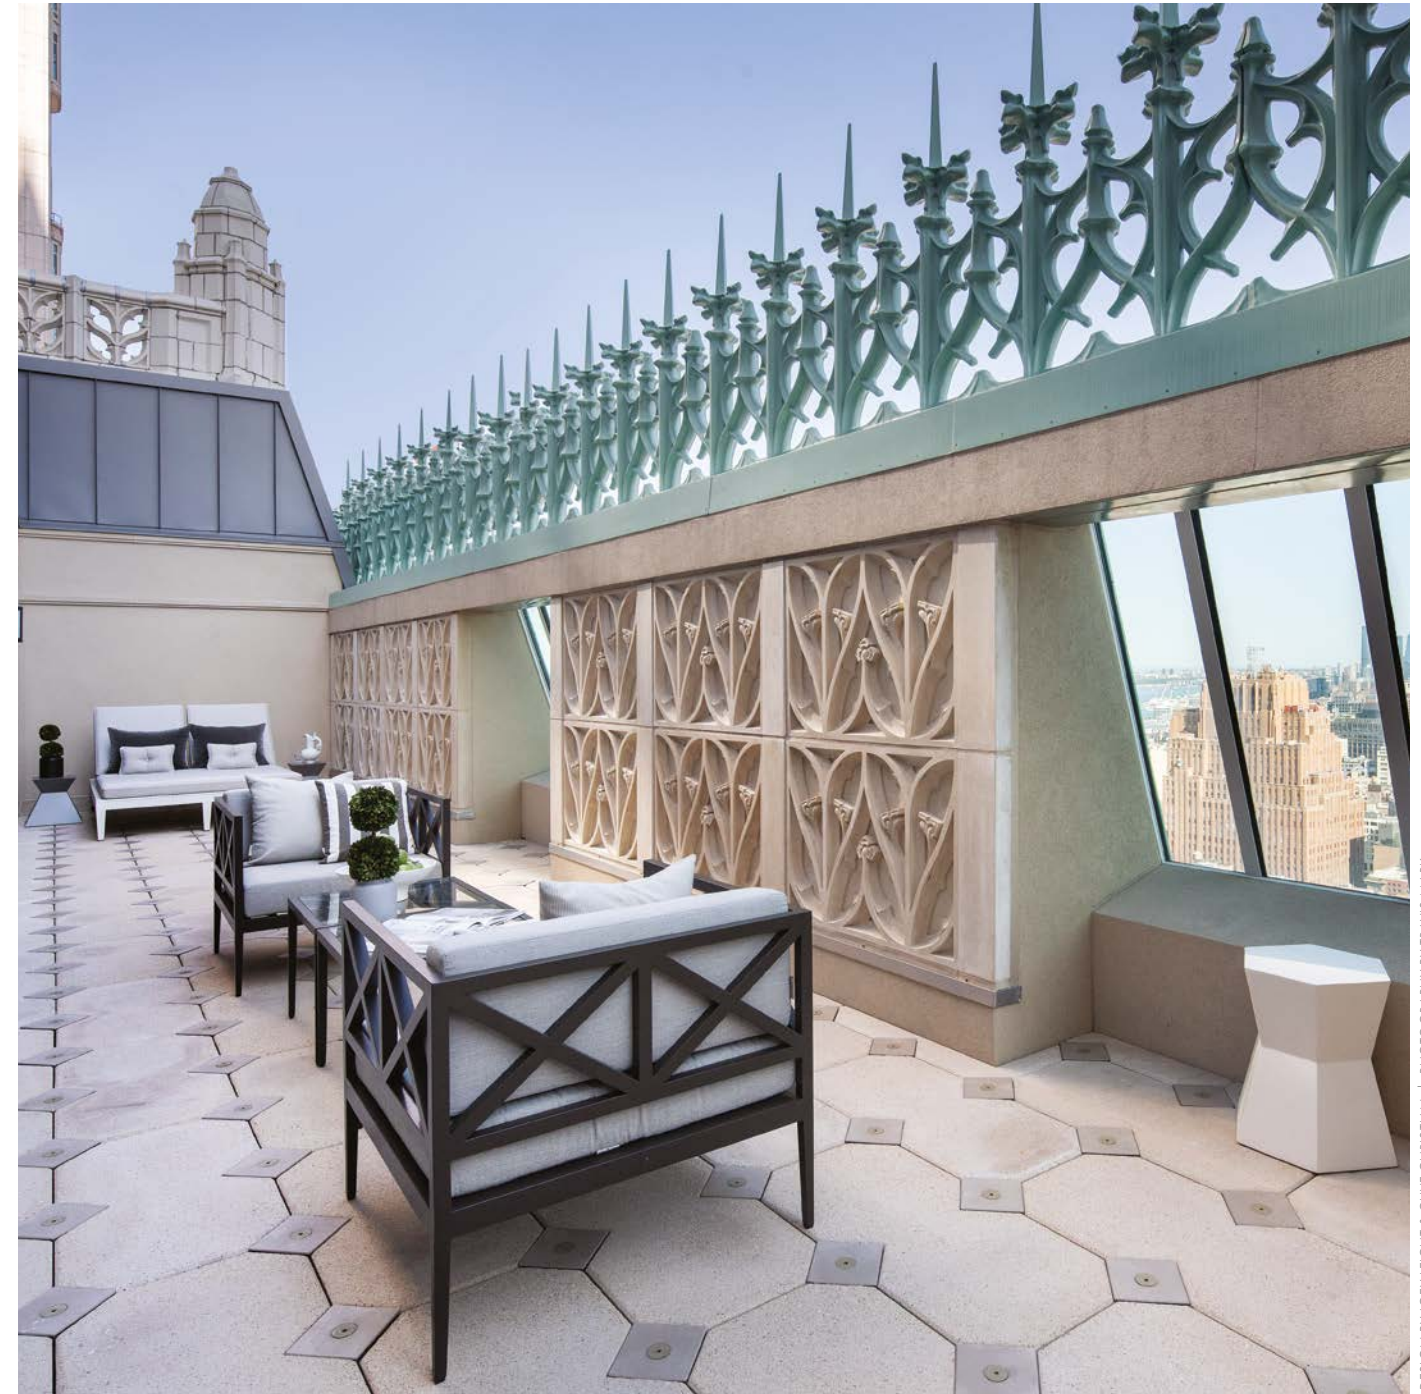

COLLECTION SHOWN: DOLCE VITA

DESIGN BY JOEY LEIGHT & CLIVE CHRISTIAN | PHOTOGRAPHY BY TRAVIS MARK