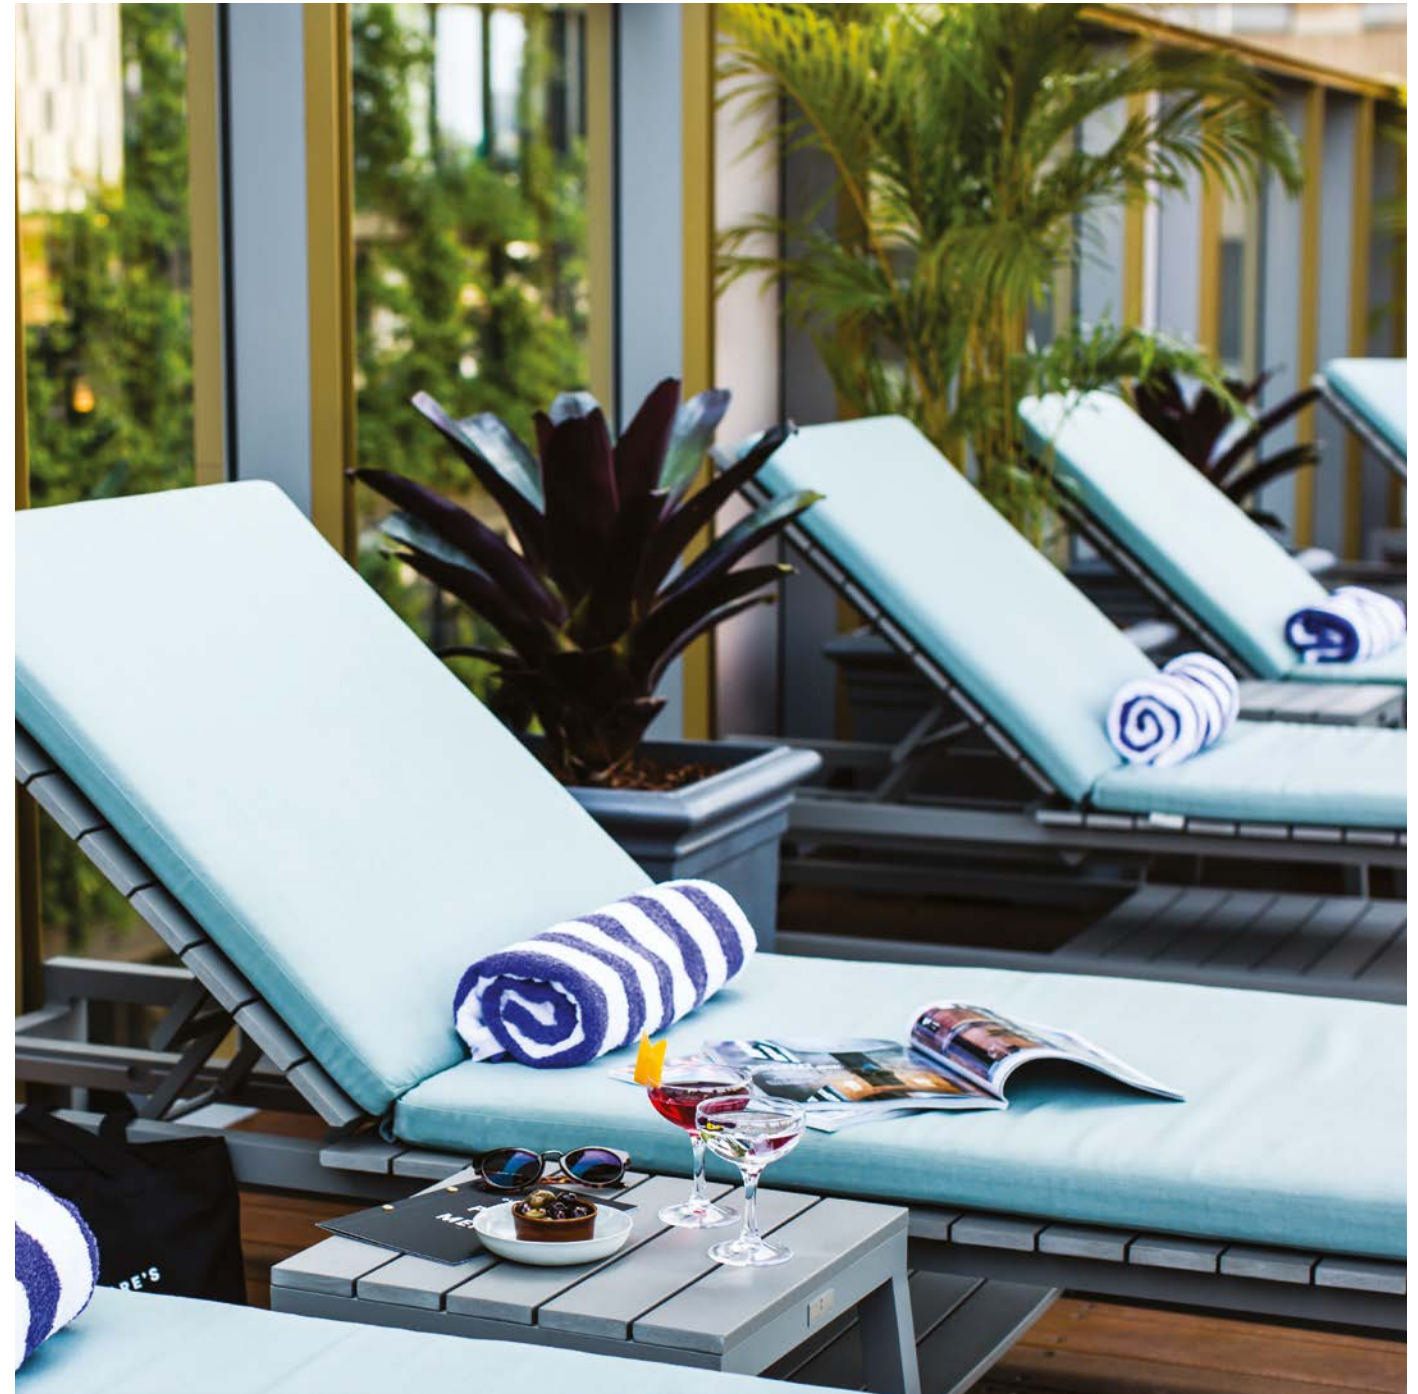

COLLECTION SHOWN: DOLCE VITA