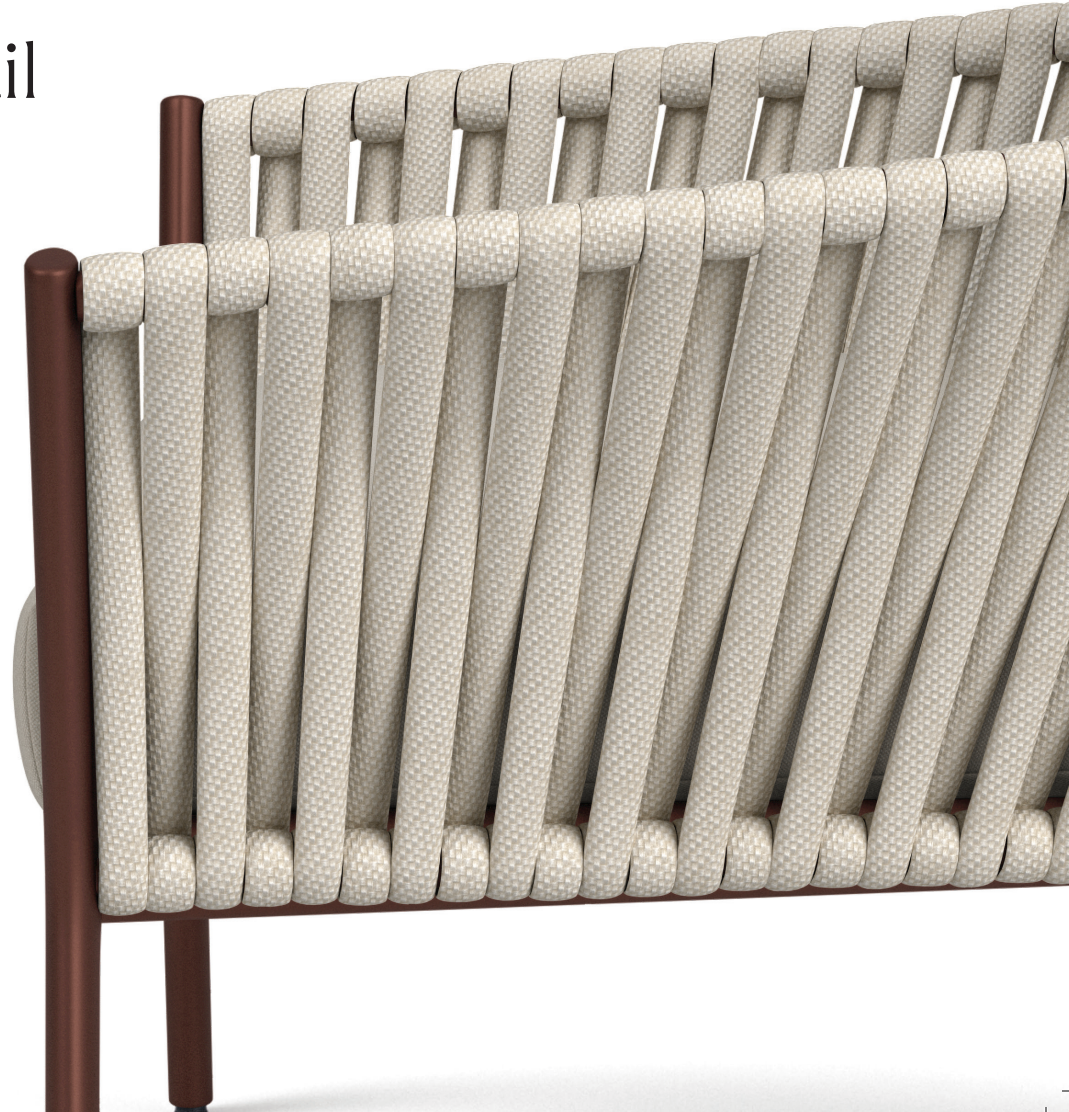

Attention to Detail

Named for the Spanish word “hoy,” meaning “today,” the H collection offers a modern twist on classic materials with enticing curves and finishes. H features a transitional design concept with a roomy frame design and plush cushions, now with newly expanded seating options.