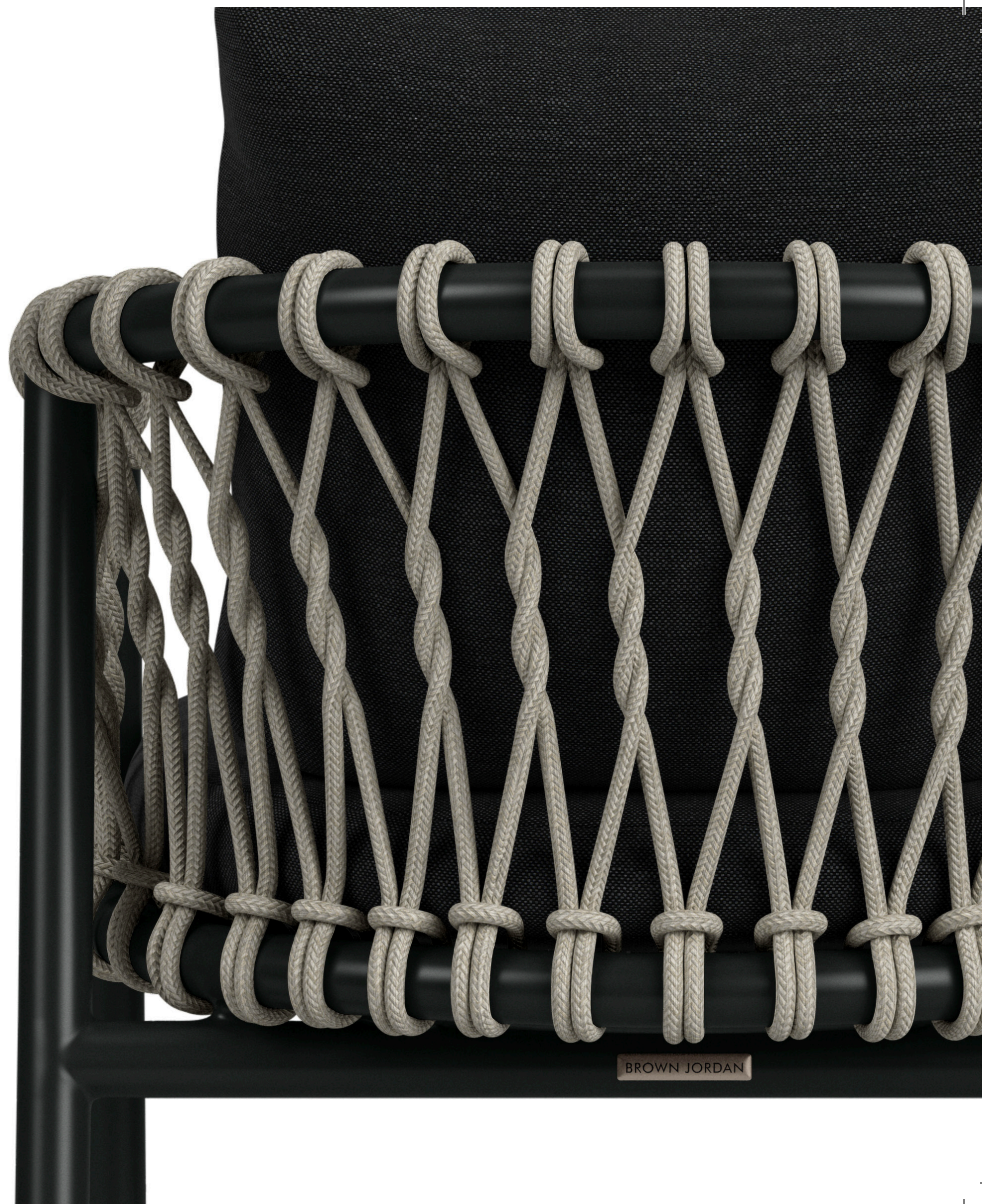

SLAT OPTION AVAILABLE.
ALL TABLES 36" AND OVER WILL HAVE UMBRELLA HOLE OPTION.

Oscar

by Ann Marie Vering

Artisanal Quality

Inspired by the captivating textures, shapes, and movements of floral markets, Ann Marie Vering's Oscar collection includes newly released seating options that are perfect for indoors or out, seamlessly blending aesthetic appeal with functional excellence.

Statement Details

Multi-dimensional, the rope forms a striking silhouette visible from all sides. Alluring patterns are balanced with angled legs and a handsome frame, confirming Oscar's versatility as a sophisticated furniture series.