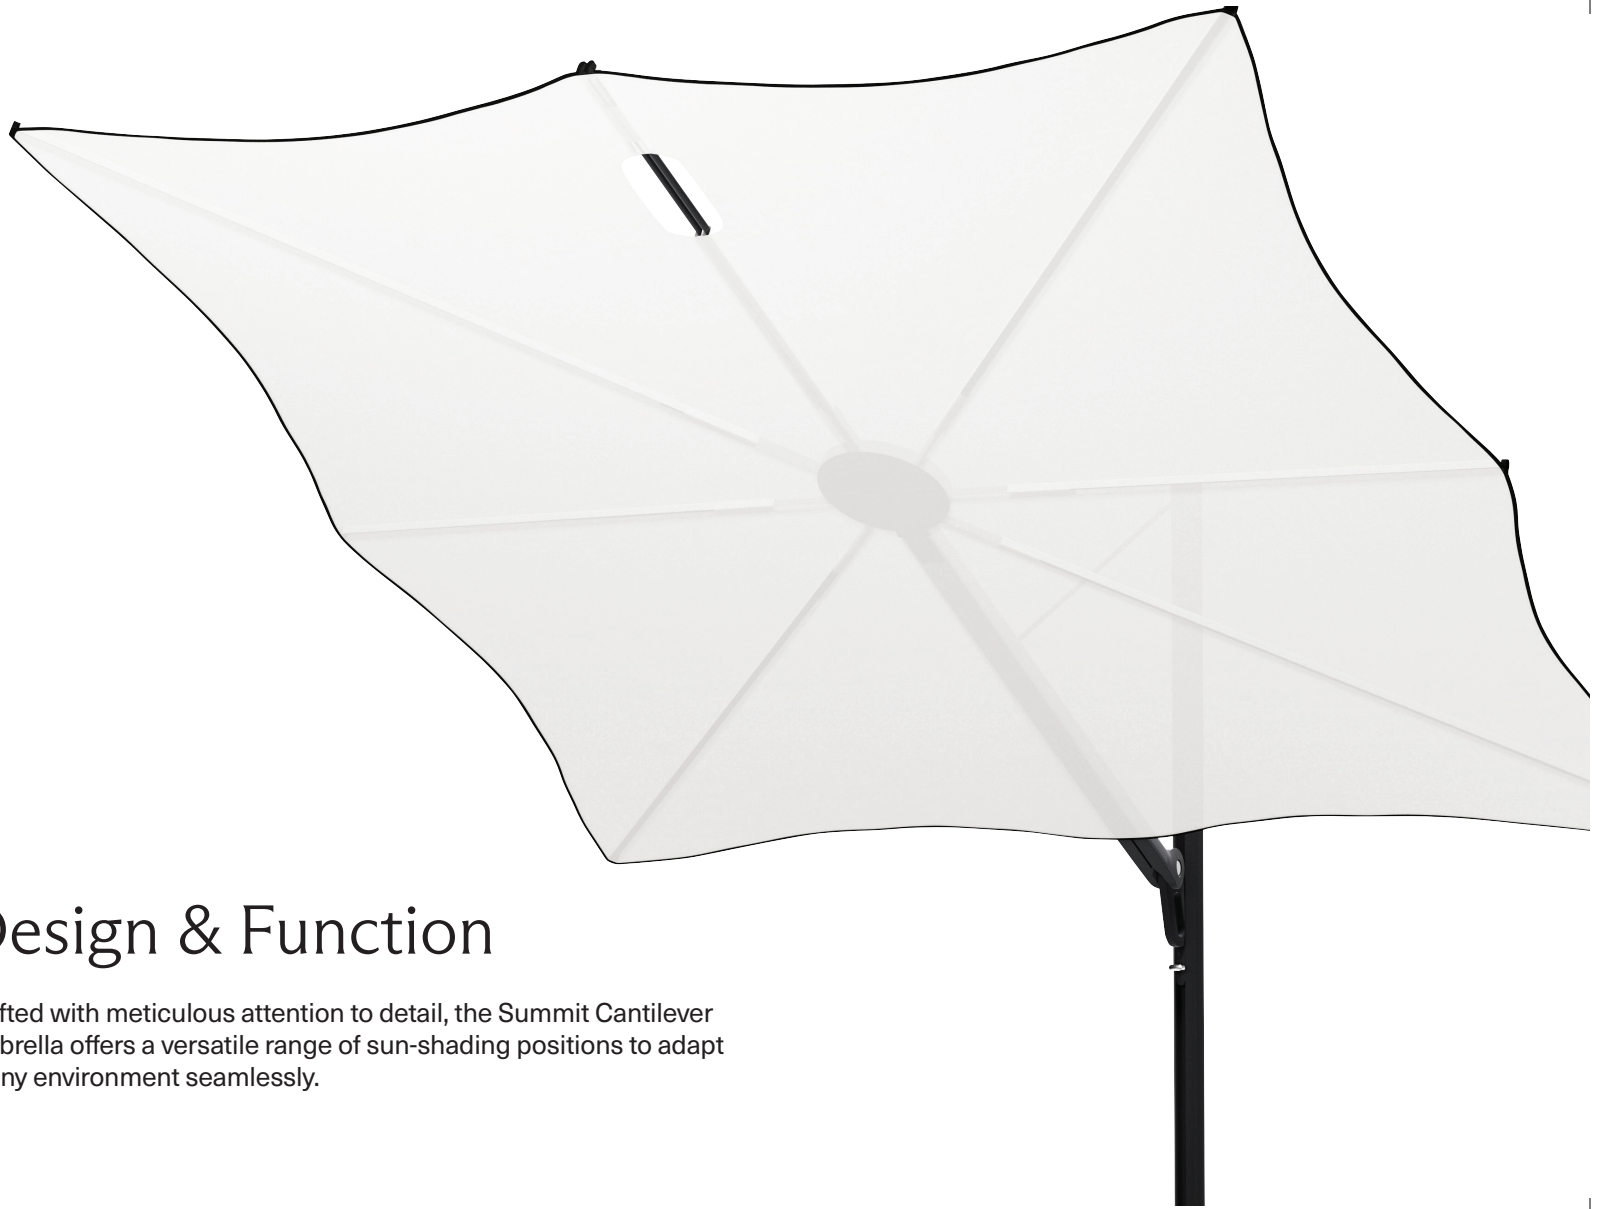

Coffee Table 36" x 54"

Also Available:
36" SQ, 36" x 72", & 54" SQ

Dining Table 36" x 72"

Also Available:
36" x 96, 36" x 120", 44" x 120", & 71" SQ

Summit Umbrellas

by Brown Jordan

The Ultimate Shade

Whether you're relaxing poolside or hosting gatherings in your outdoor haven, Summit effortlessly marries elegance with practicality, ensuring memorable moments under the sun.

Design & Function

Crafted with meticulous attention to detail, the Summit Cantilever Umbrella offers a versatile range of sun-shading positions to adapt to any environment seamlessly.

NEW

Summit Umbrellas