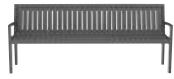

BENCH WITH ARMS 214

W 84in 214cm
D 24in 61cm
H 33 3/4in 86cm
SH 17 3/4in 45cm
AH 26 1/4in 67cm