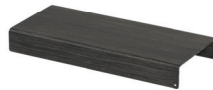

Weight: 67 LBS
Arm Height: 23.5"
Seat Height (w/Cushion): 17.5"

2.5-SEATER SOFA

FN69203PEW

W · 82.5" D · 35" H · 31.5"

Weight: 88 LBS
Arm Height: 23.5"
Seat Height (w/Cushion): 17.5"

ARMREST TABLE

FN69206NIS